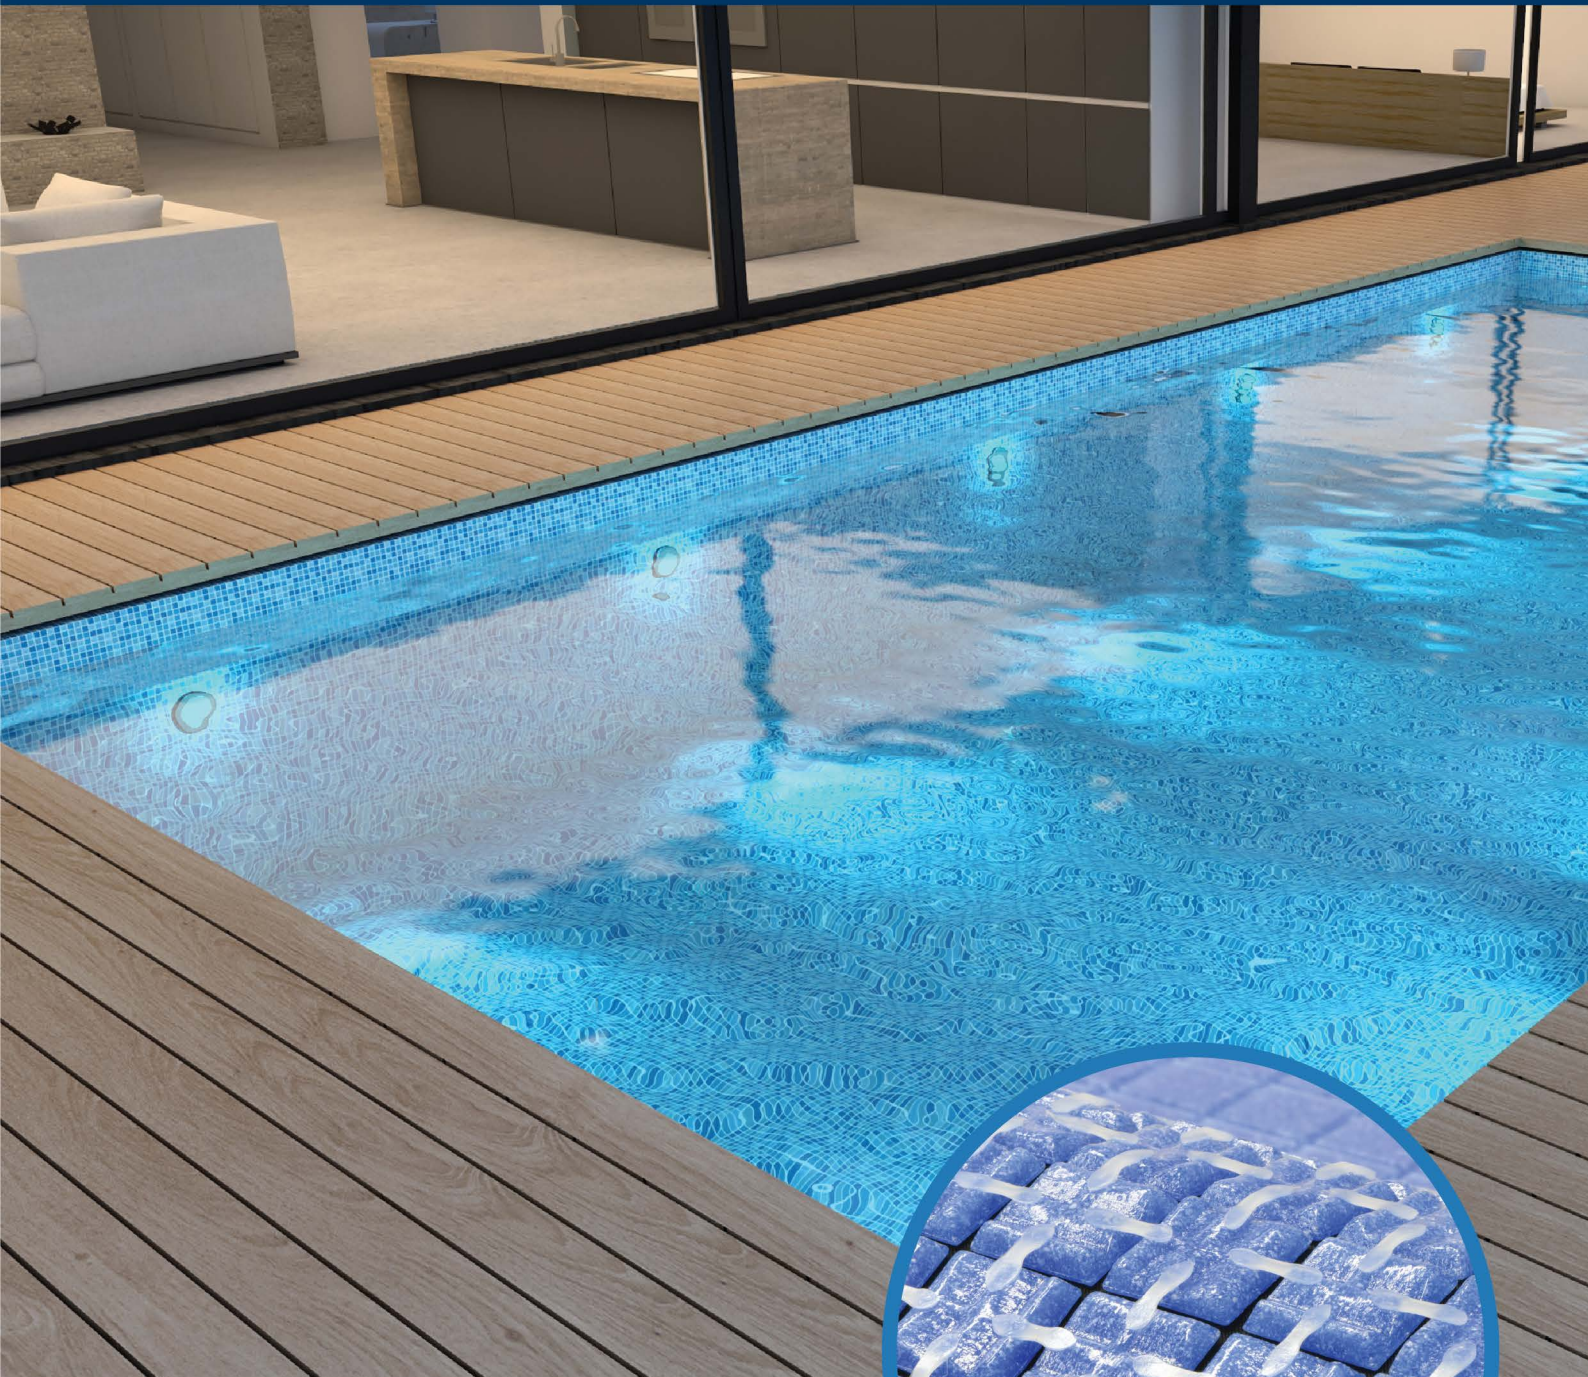

imex

SmartLinkTM

Technology for swimming pools of the New Era

What is SmartLink™ ?

SmartLink™ is a system that uses special adhesion material to ensure that the glass mosaics are strong and firm, greatly reducing the risk of fall offs.

Why use... SmartLink™

Adherence

**100%
Grout Area**

Durable

Adherence

Due to the increased open area on the back and with the small connecting points between each mosaic tile.

SmartLink™ helps with the adhesion between the mosaic and tile adhesive, making the installation firm and strong.

SmartLink™ without glue stains and increased open area

100% Grout Area

Means SmartLink™ does not invade any part of the joint.

The grout area is 100% free of any obstruction and it is the perfect condition when installing the glass mosaics.