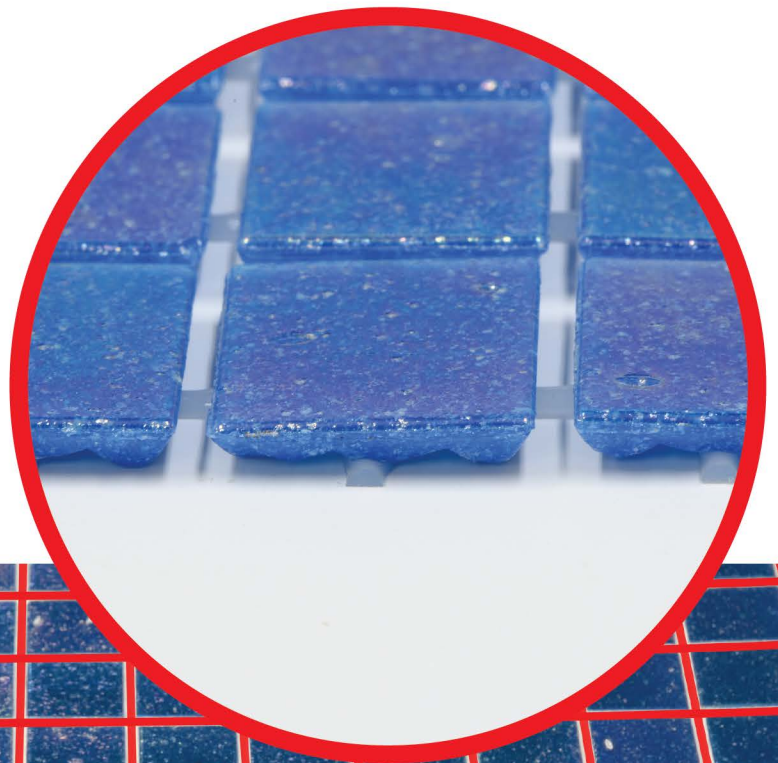

imex

SmartLinkTM

Technology for swimming pools of the New Era

What is SmartLink™ ?

SmartLink™ is a system that uses special adhesion material to ensure that the glass mosaics are strong and firm, greatly reducing the risk of fall offs.

Why use... SmartLink™

Adherence

**100%
Grout Area**

Durable

Adherence

Due to the increased open area on the back and with the small connecting points between each mosaic tile.

SmartLink™ helps with the adhesion between the mosaic and tile adhesive, making the installation firm and strong.

SmartLink™ without glue stains and increased open area

100% Grout Area

Means SmartLink™ does not invade any part of the joint.

The grout area is 100% free of any obstruction and it is the perfect condition when installing the glass mosaics.