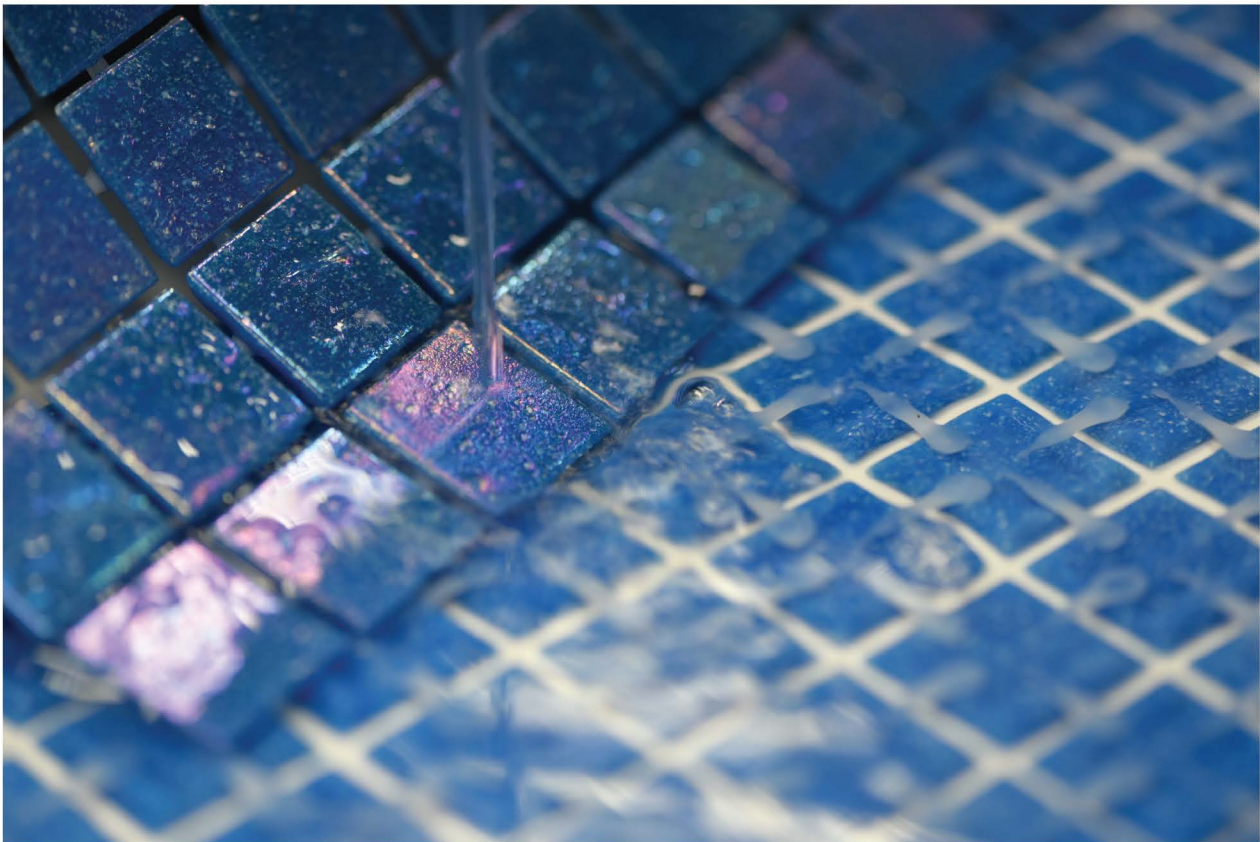

Why use... SmartLink™

Adherence

**100%
Grout Area**

Durable

Adherence

Due to the increased open area on the back and with the small connecting points between each mosaic tile.

SmartLink™ helps with the adhesion between the mosaic and tile adhesive, making the installation firm and strong.

SmartLink™ without glue stains and increased open area

100% Grout Area

Means SmartLink™ does not invade any part of the joint.

The grout area is 100% free of any obstruction and it is the perfect condition when installing the glass mosaics.

Durable

Because of the special joint material SmartLink™ connecting all the mosaic tiles. It is also resistant to all weather conditions, including wetness and ultraviolet rays.

SmartLink™ can be submerged in water as it is totally water resistant