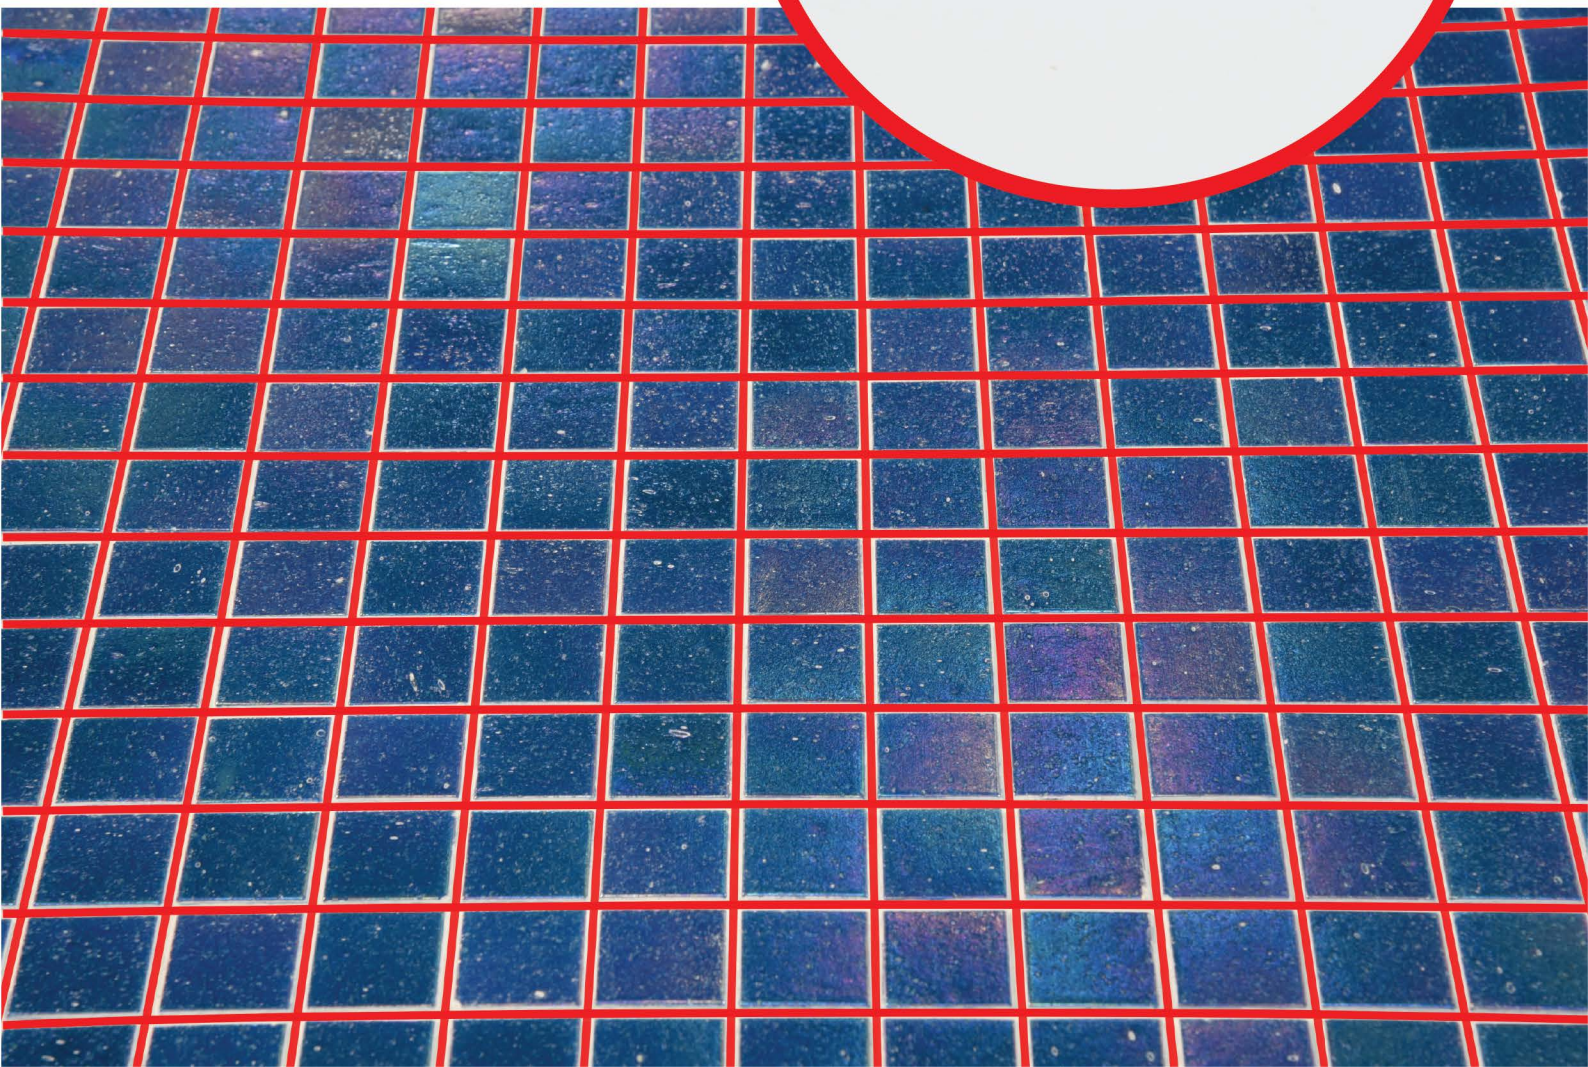

Why use... SmartLink™

Adherence

**100%
Grout Area**

Durable

Adherence

Due to the increased open area on the back and with the small connecting points between each mosaic tile.

SmartLink™ helps with the adhesion between the mosaic and tile adhesive, making the installation firm and strong.

SmartLink™ without glue stains and increased open area

100% Grout Area

Means SmartLink™ does not invade any part of the joint.

The grout area is 100% free of any obstruction and it is the perfect condition when installing the glass mosaics.