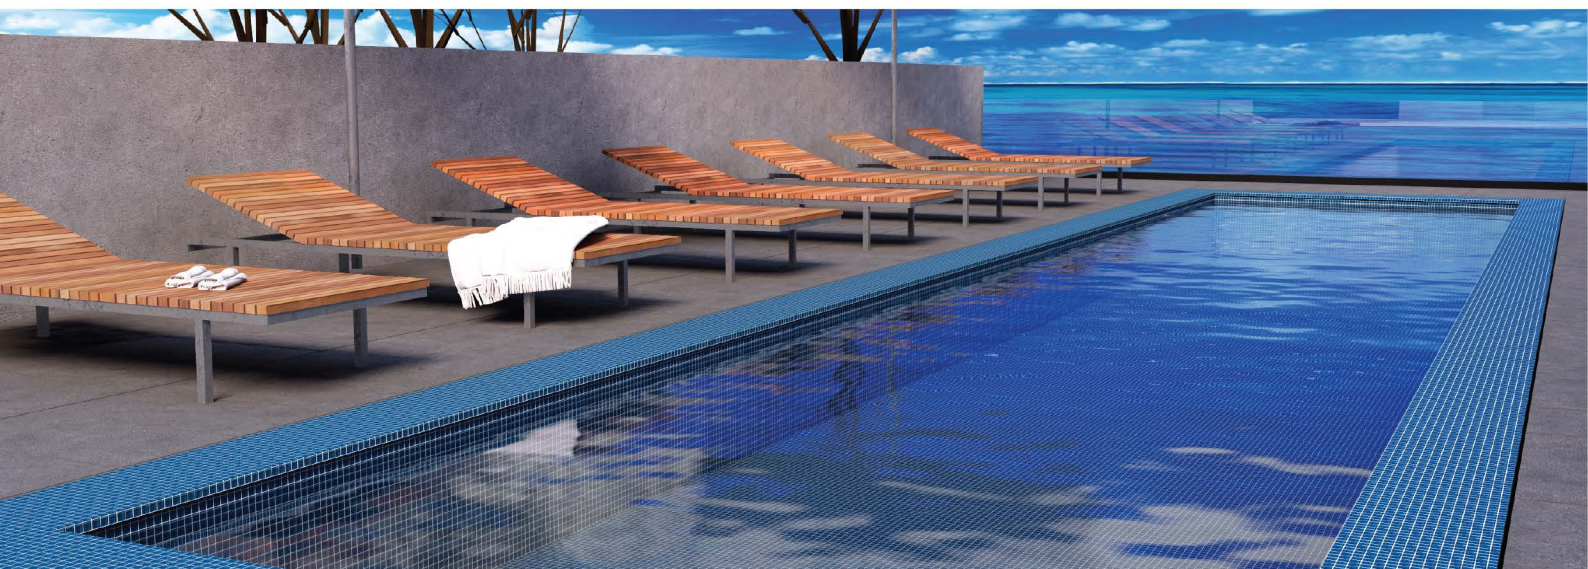

SmartLink™ Comparison

	SmartLink™	Nylon Net	Paper Mount	Dot Mounting
Joint Material				
Open space on the back				
Open space on the side				
Strength of joint material	★★★★★	★★★★☆☆	★★★☆☆☆	★★★★★☆☆
Resistance of joint material against weather	★★★★★	★★★★☆☆	★★★☆☆☆	★★★★★☆☆
Speed of installation	★★★★★	★★★★☆☆	★★★☆☆☆	★★★★★☆☆
No realignment of joint space	★★★★★	★★★★☆☆	★★★☆☆☆	★★★★★
Durability after installation	★★★★★	★★★★☆☆	★★★★★☆☆	★★★★★